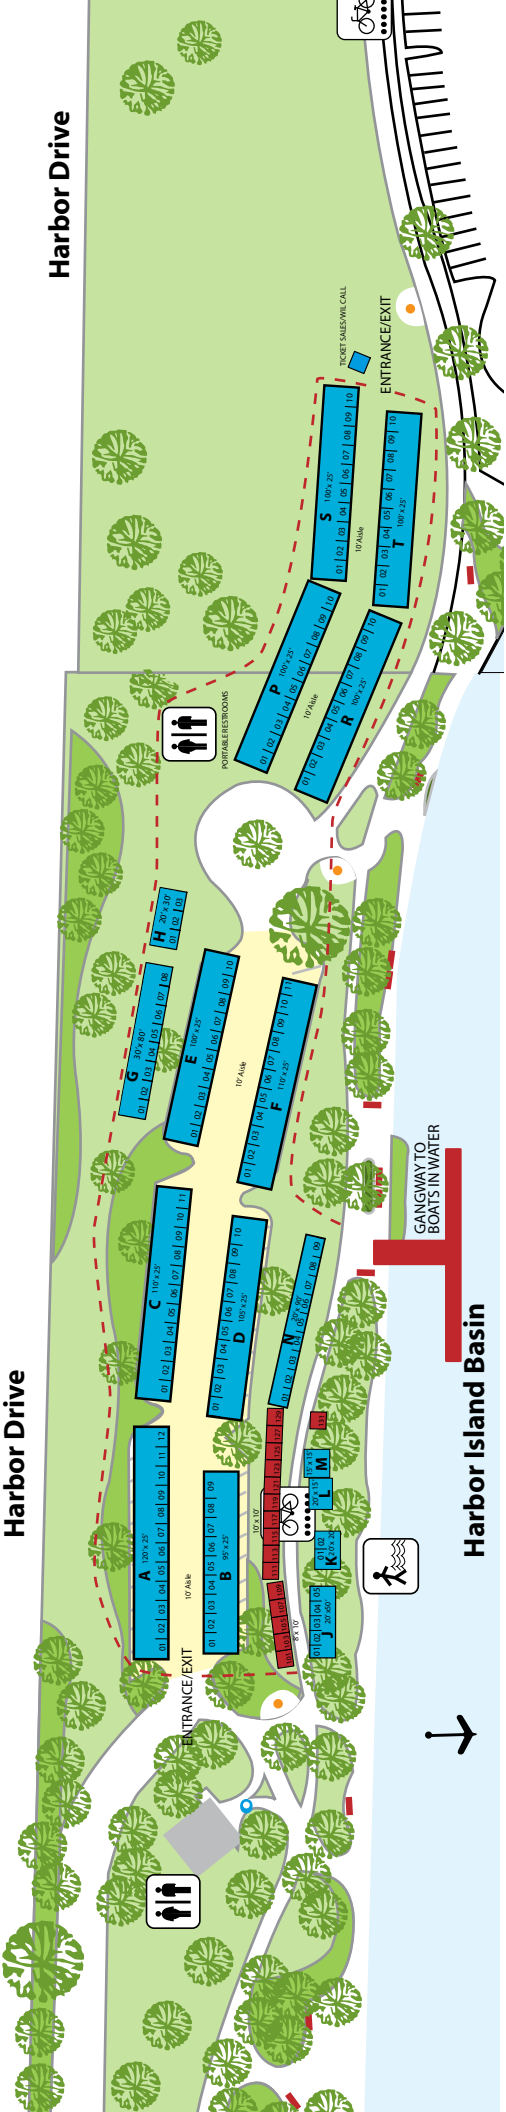

Harbor Drive

Harbor Drive

Harbor Island Basin

ON-LAND EXHIBITS AT CANCER SURVIVORS PARK --
 (FACING N. HARBOR BLVD., DIRECTLY ADJACENT TO MARINA)

IN-WATER FLOOR PLAN -- SHERATON HOTEL/MARINA, HARBOR ISLAND

SEAWALL

EXISTING DOCK SYSTEM

PORPOISE AVE

POINT LOMA DRIVE

SILVER STRAND ROAD

260'

360'

GANGWAY FROM ON-LAND

CORANADO COURT