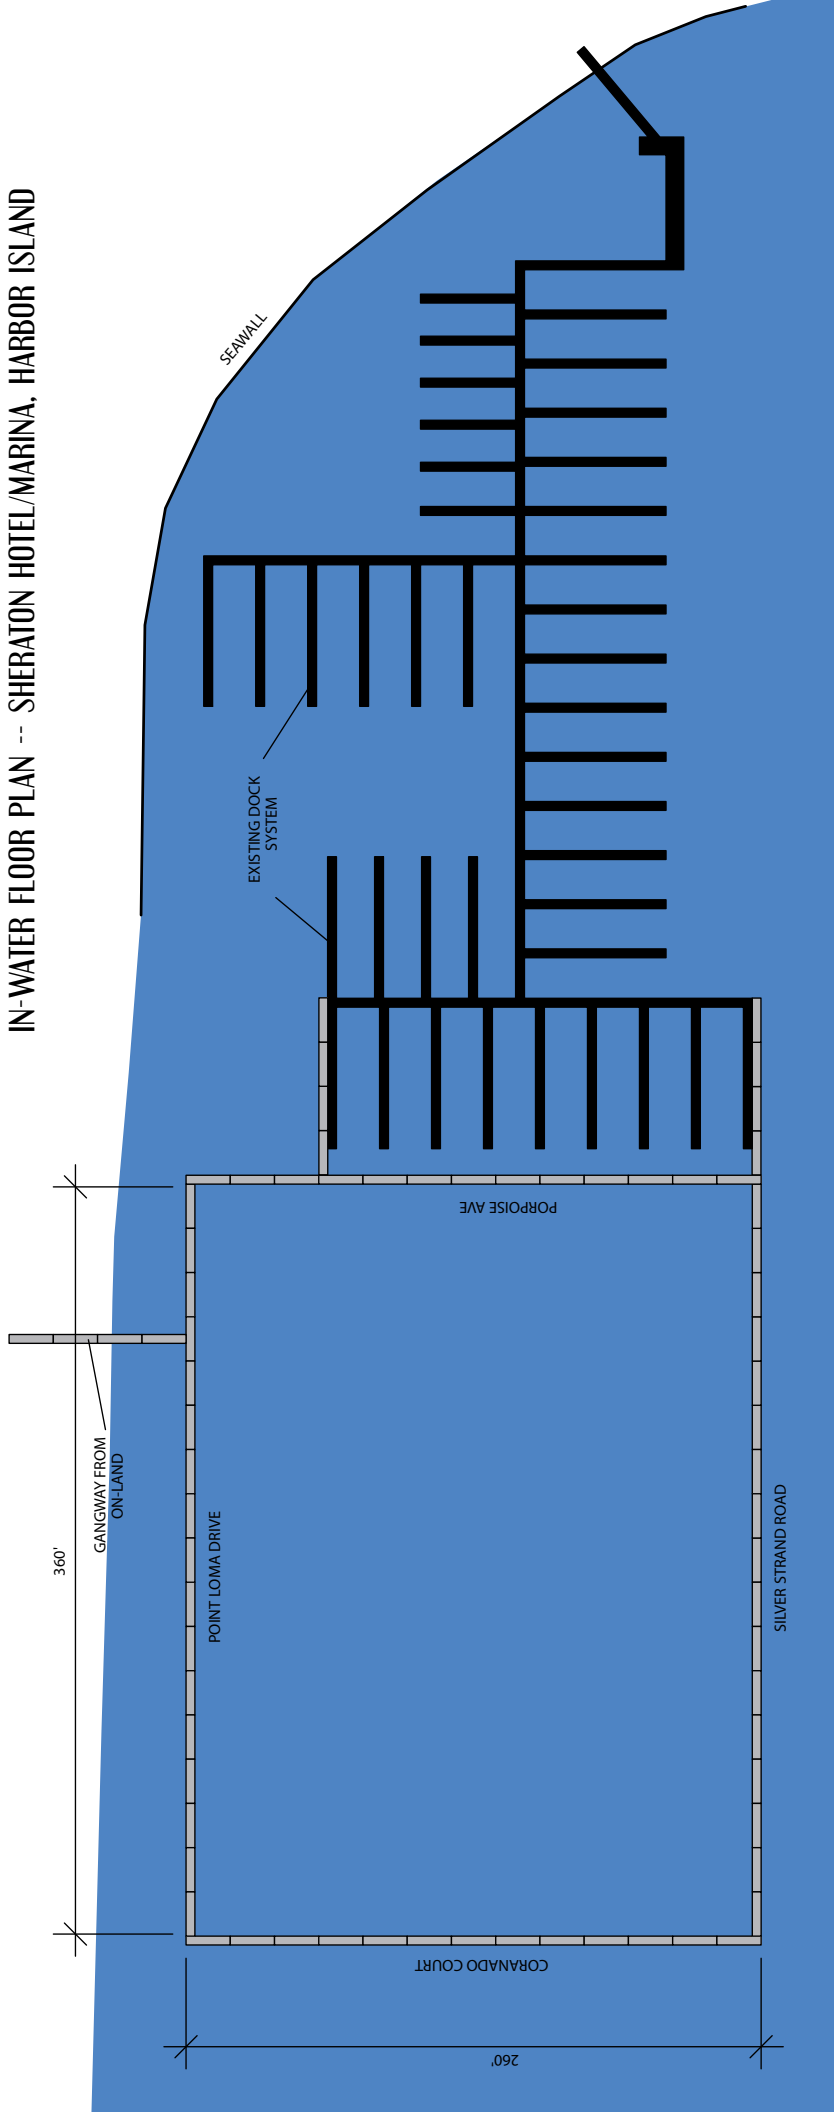

Harbor Drive

Harbor Drive

Harbor Island Basin

ON-LAND EXHIBITS AT CANCER SURVIVORS PARK --
 (FACING N. HARBOR BLVD., DIRECTLY ADJACENT TO MARINA)

IN-WATER FLOOR PLAN -- SHERATON HOTEL/MARINA, HARBOR ISLAND

SEAWALL

EXISTING DOCK SYSTEM

PORPOISE AVE

POINT LOMA DRIVE

SILVER STRAND ROAD

260'

360'

GANGWAY FROM ON-LAND

CORANADO COURT